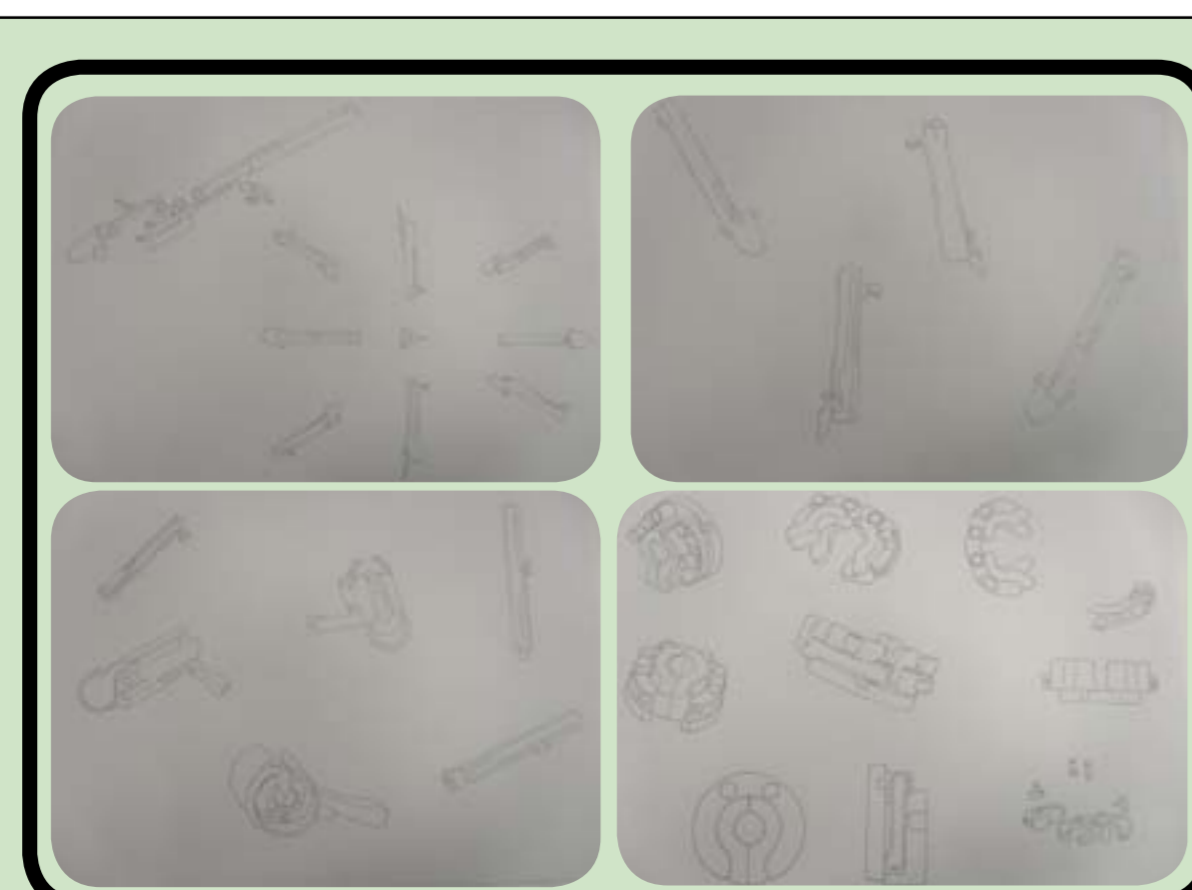

CHESTNUT PLANTER

Ensuring the successful plantation of Forestry

Set depth of shovel

Open mechanism, place sapling

Dig into soil

Drop and open

Lift and pack soil

Planted area

Research Issues

Drawings

Development Drawings

Test Models

Testing

Final Model

Exploded View